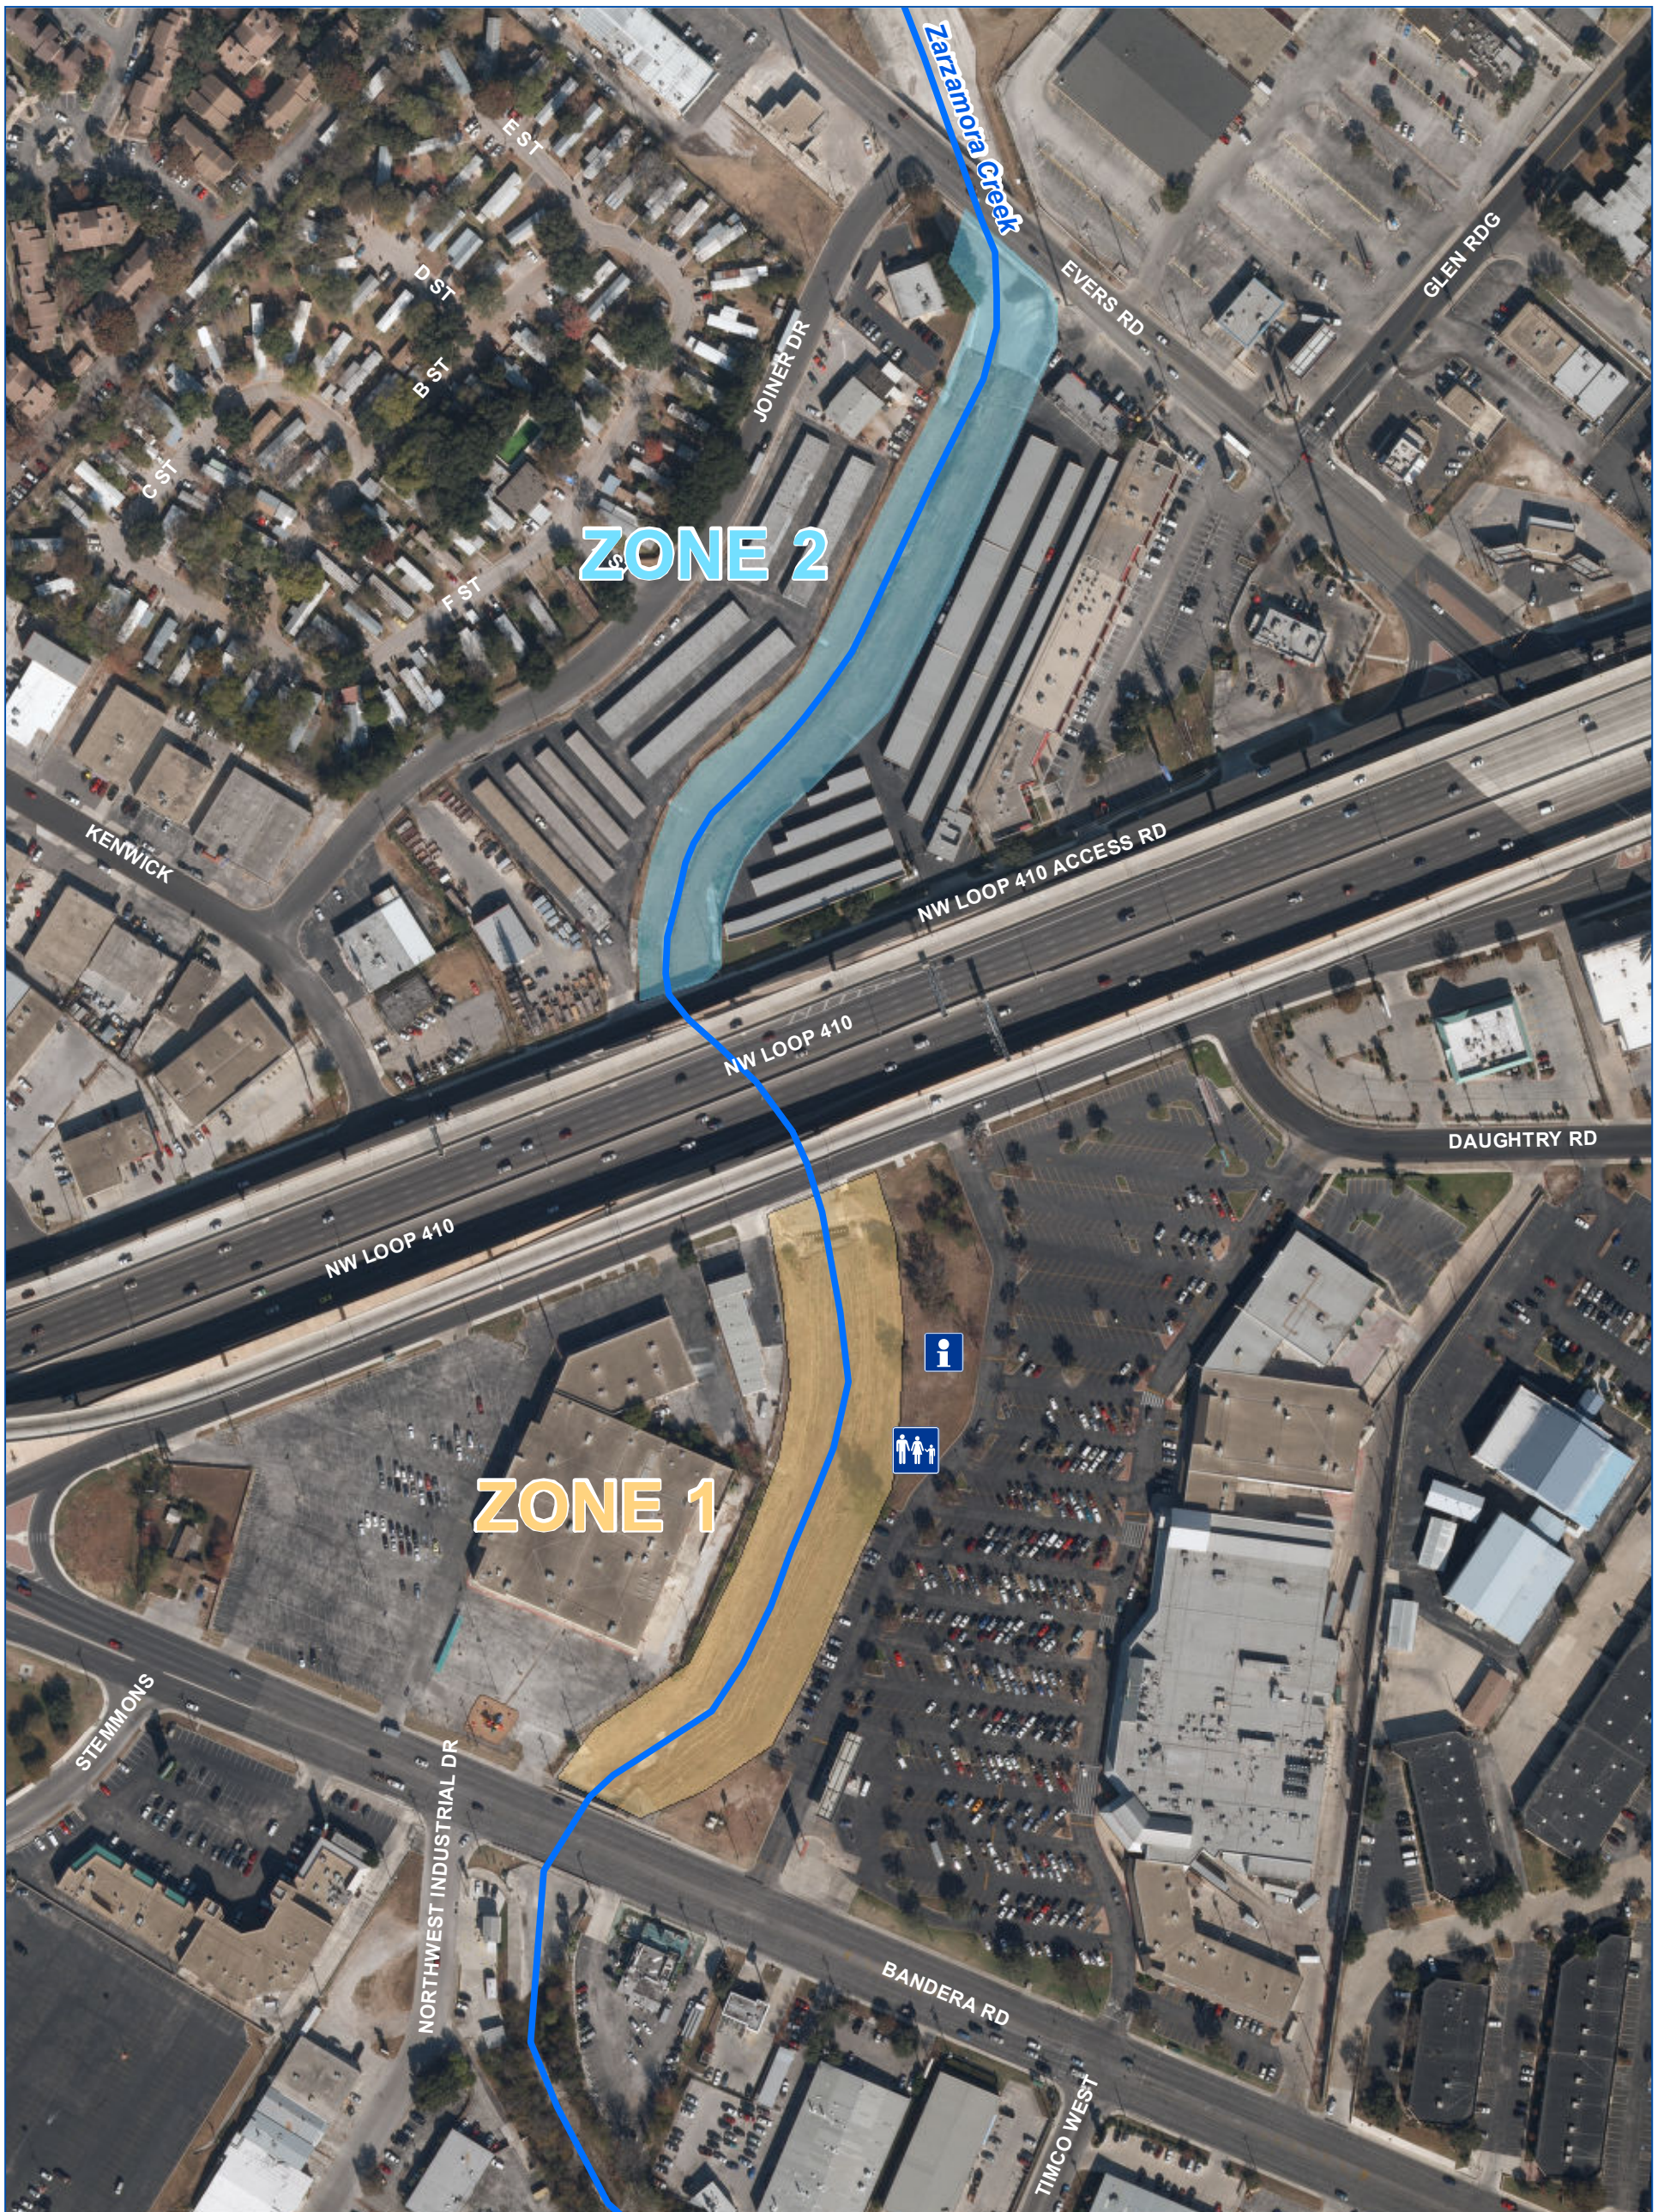

# ZARZAMORA CREEK Bandera to Evers Zone

SOURCE: City of San Antonio (COSA), 2011, San Antonio West Aerial.

### Legend

Registration/Lunch Staging Area

Portable Restroom