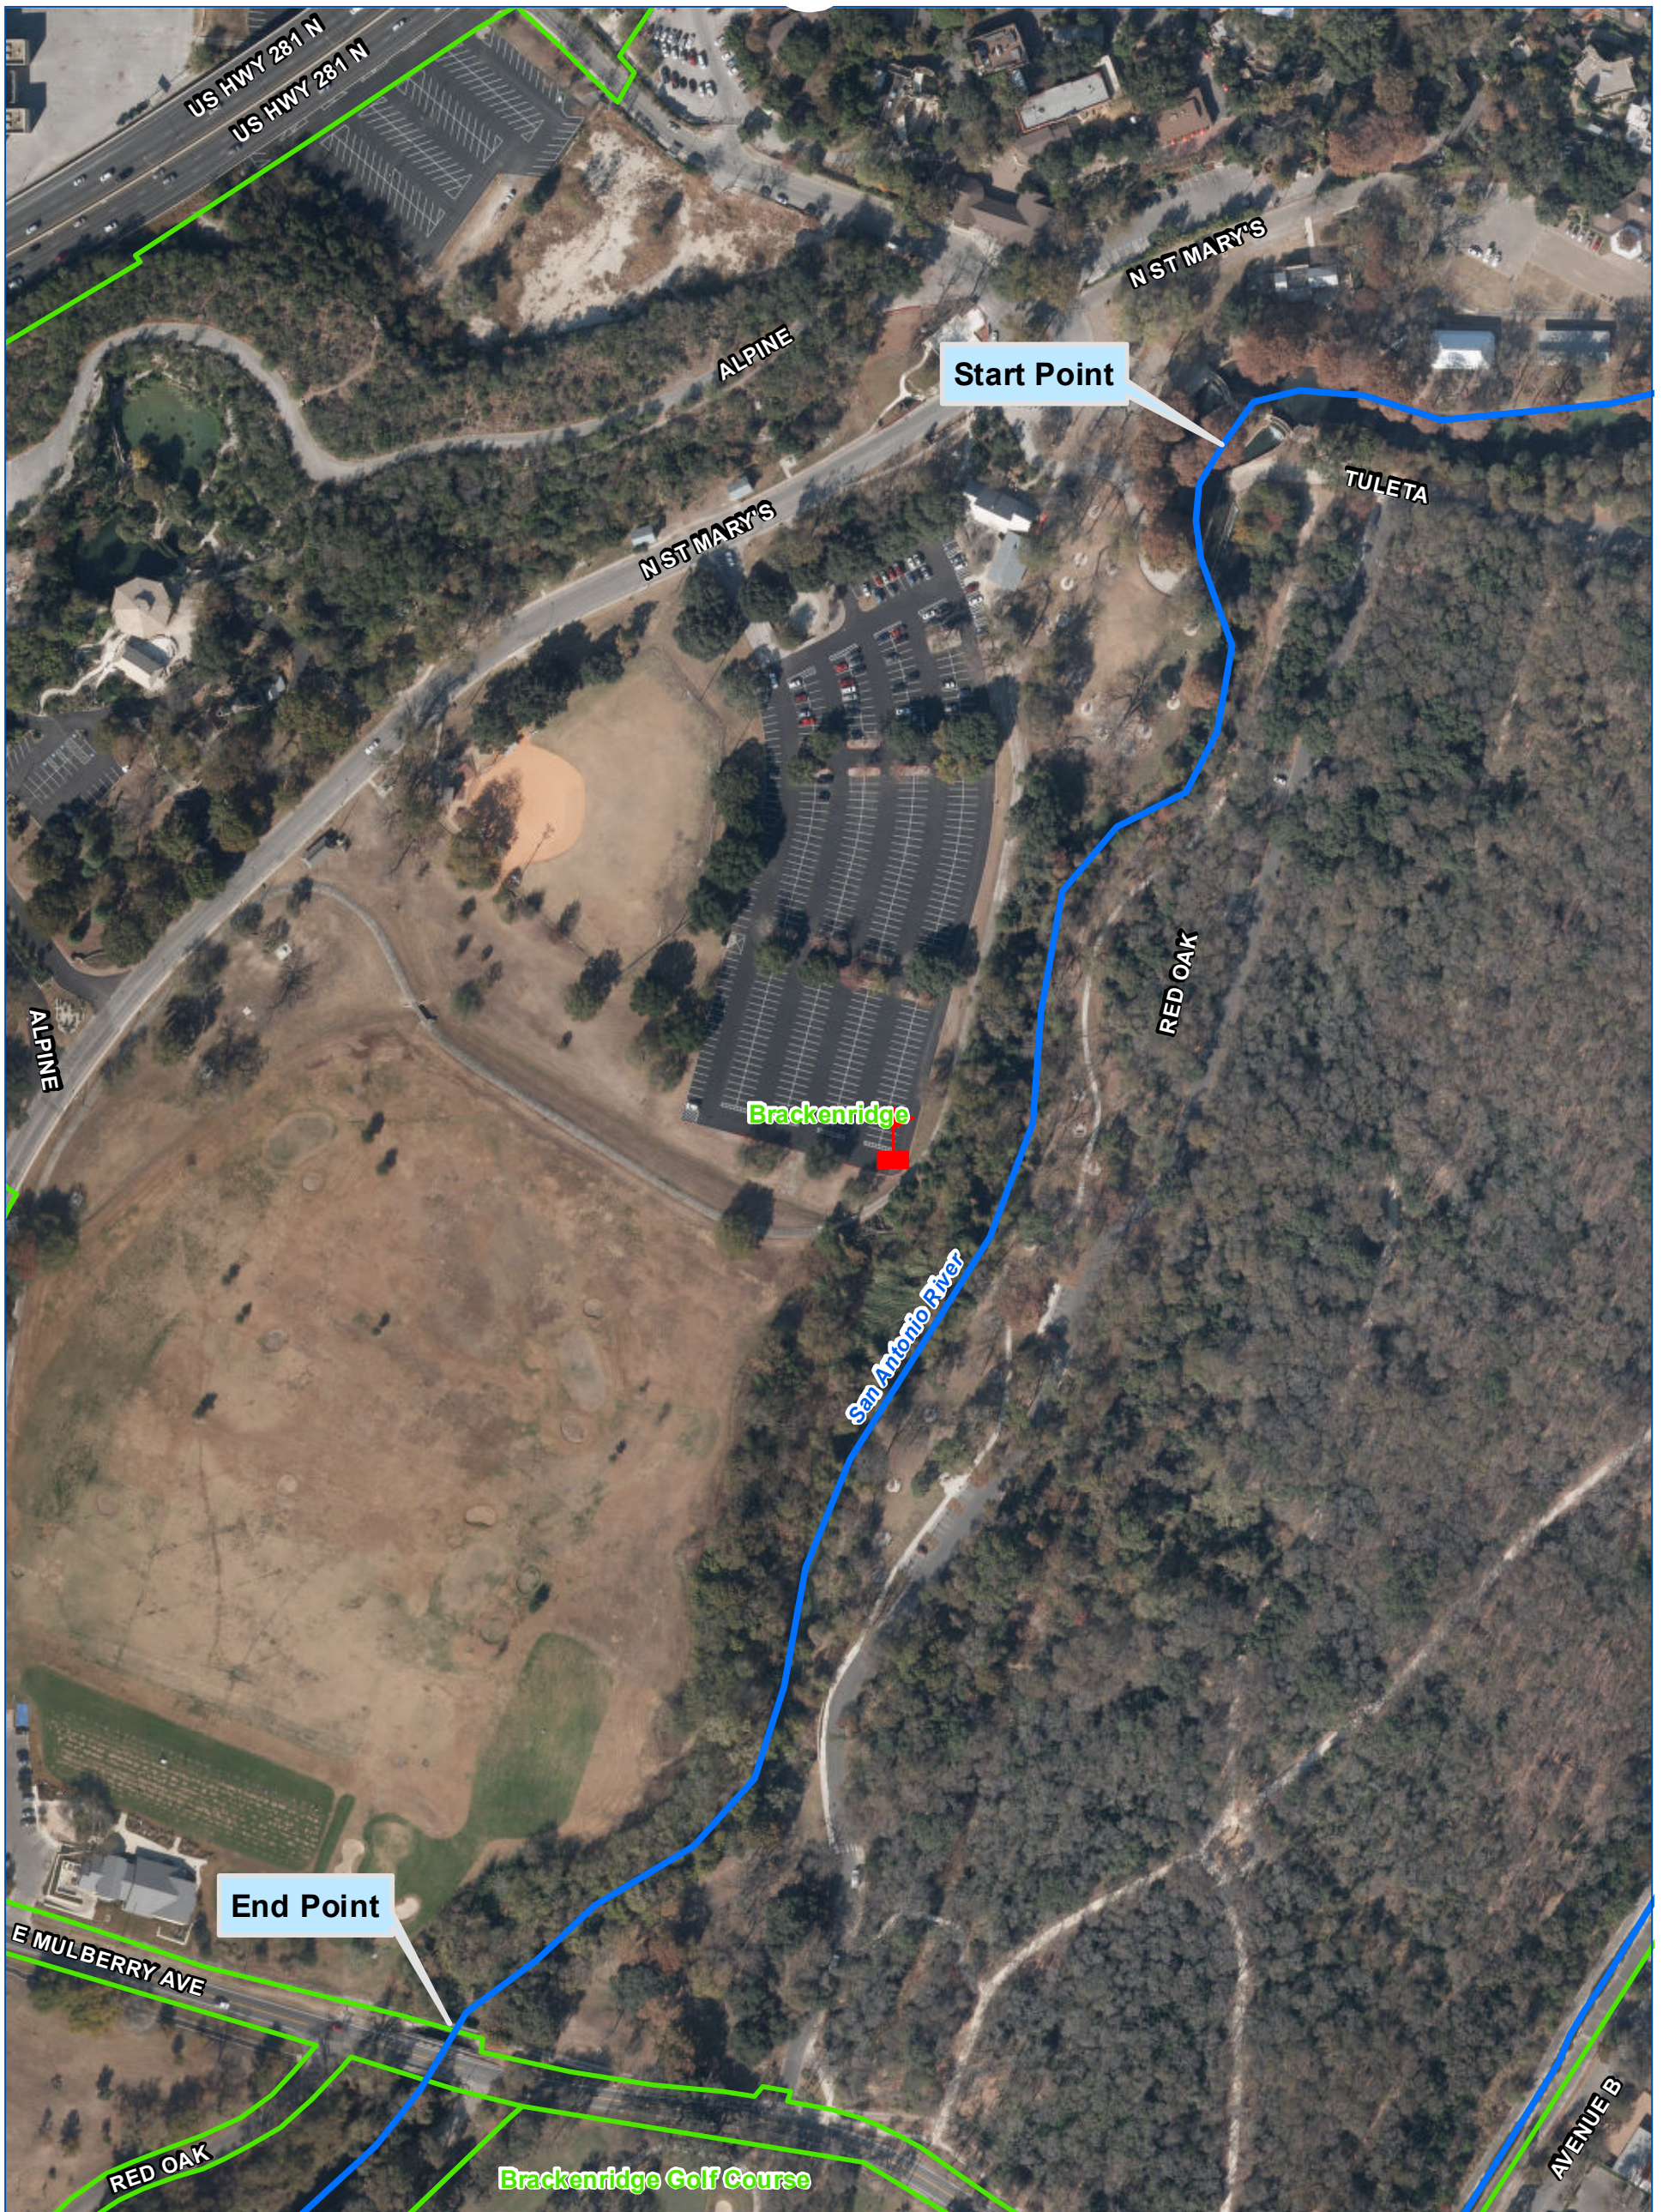

SAN ANTONIO RIVER Brackenridge Park Zone

SOURCE: City of San Antonio (COSA), 2011, San Antonio East Aerial.

Legend

-  Compactor Truck PU